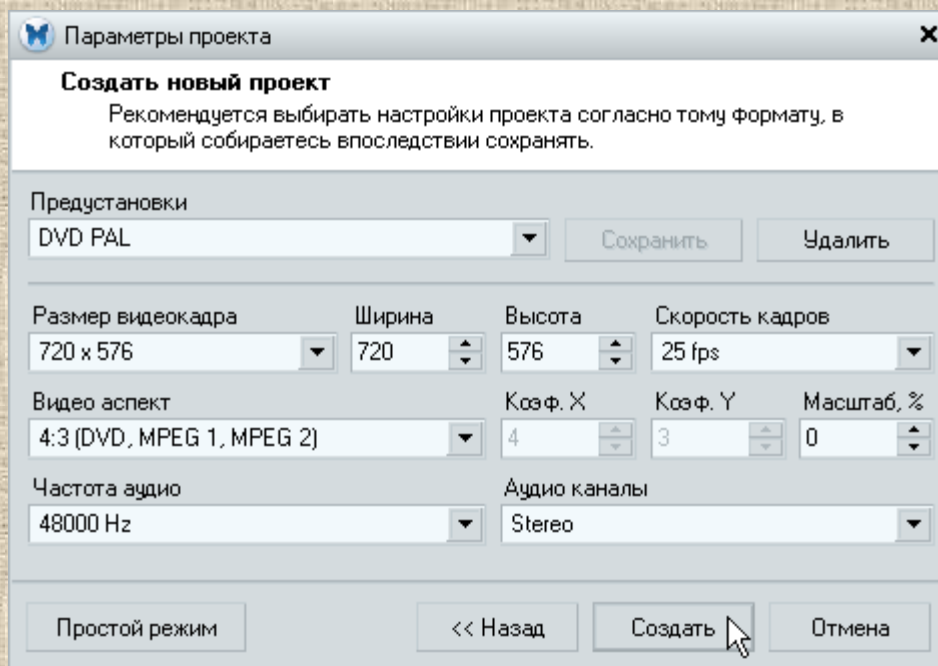

" "

" "

" "

0 " "

ô Shedullër ô

Split the captured video into files

According to duration (hour:min:sec) 00:01:00

According to file size (MB) 20