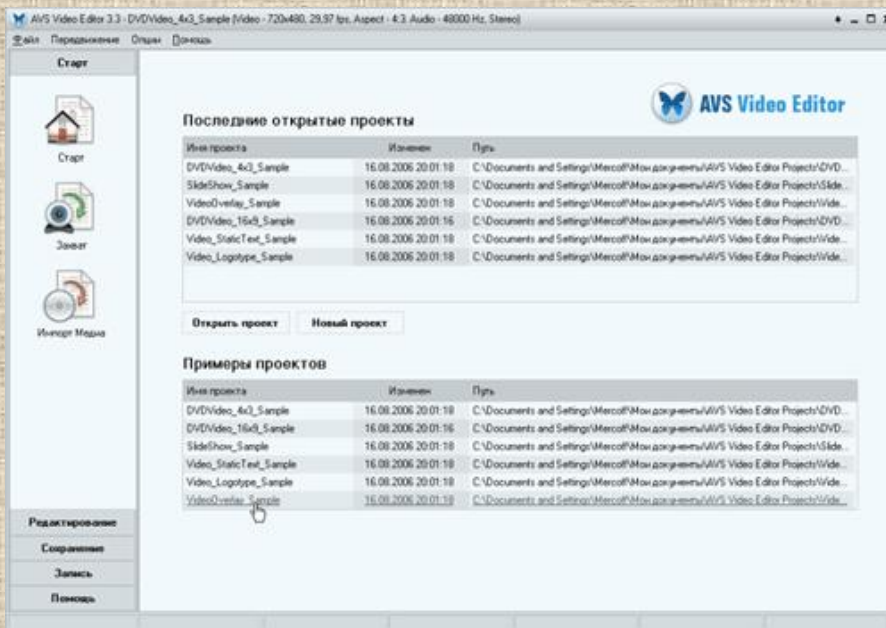

" "

" "

" "

0 " "

ô Shedullër ô

Split the captured video into files

According to duration (hour:min:sec) 00:01:00

According to file size (MB) 20