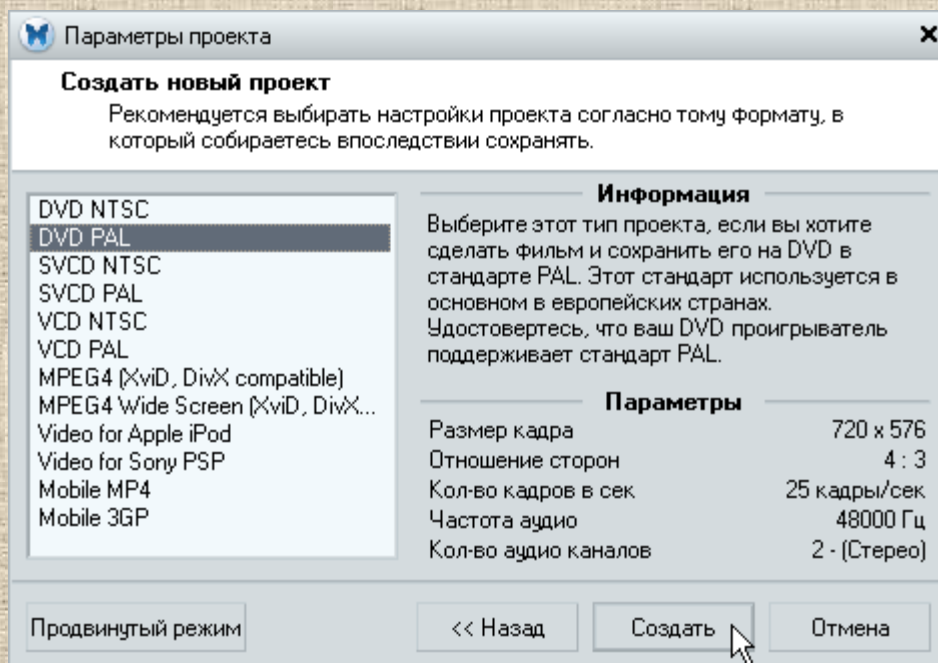

" "

" "

" "

0 " "

ô Shedullër ô

Split the captured video into files

According to duration (hour:min:sec) 00:01:00

According to file size (MB) 20